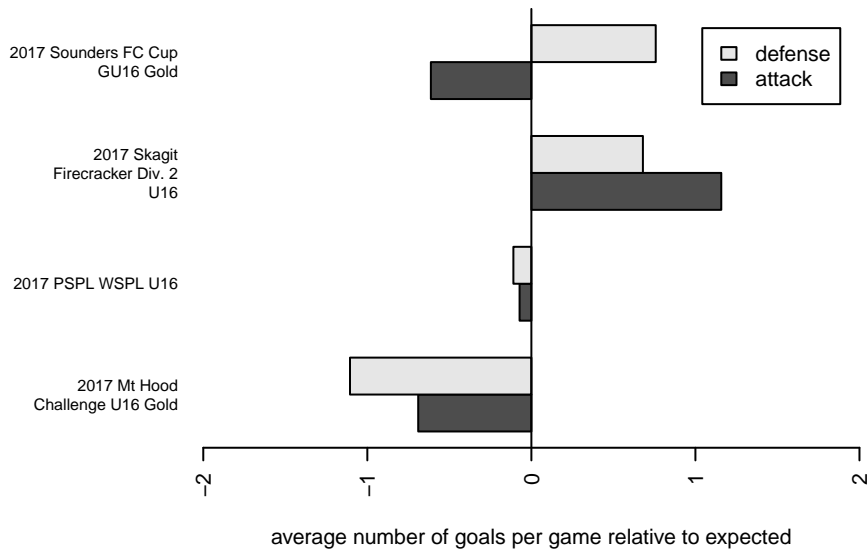

# MRFC Blue G02

Mount Rainier FC  
 Bonney Lake, WA  
 G02 total strength=1348  
 attack=7.57 defense=5.88  
 fall league = PSPL WSPL U16  
 notes= Hanbidge 2016

alt names used:  
 MRFC G02 Heather  
 MRFC G02 Heather  
 MRFC G02 Heather  
 MRFC G02 Heather  
 MRFC G02 HEATHER

Venues played:  
 2017 Skagit Firecracker Div. 2 U16  
 2017 Sounders FC Cup GU16 Gold  
 2017 Mt Hood Challenge U16 Gold  
 2017 PSPL WSPL U16  
 2017 WA Cup Silver Division

**MRFC Blue G02**  
 Dots are actual minus expected GF (blue circles) and GA (red triangles).  
 Blue line is smoothed change in attack strength. Red is smoothed change in defense strength.

**attack and defense variance (black dot)  
relative to other teams  
and top 10 in region**

**attack and defense rating  
relative to others at age  
and all opponents in last 13 months**

**Performance relative to 13 month average**