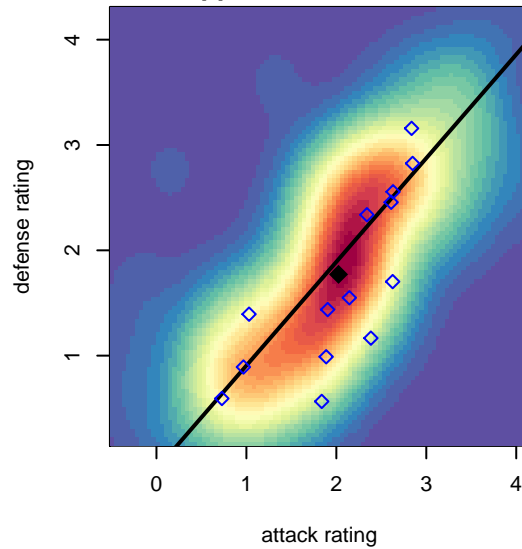

Venues played:  
 2017 Skagit Firecracker Div. 2 U16  
 2017 Sounders FC Cup GU16 Gold  
 2017 Mt Hood Challenge U16 Gold  
 2017 PSPL WSPL U16  
 2017 WA Cup Silver Division

**MRFC Blue G02**  
 Dots are actual minus expected GF (blue circles) and GA (red triangles).  
 Blue line is smoothed change in attack strength. Red is smoothed change in defense strength.

**attack and defense variance (black dot)  
relative to other teams  
and top 10 in region**

**attack and defense rating  
relative to others at age  
and all opponents in last 13 months**

**Performance relative to 13 month average**