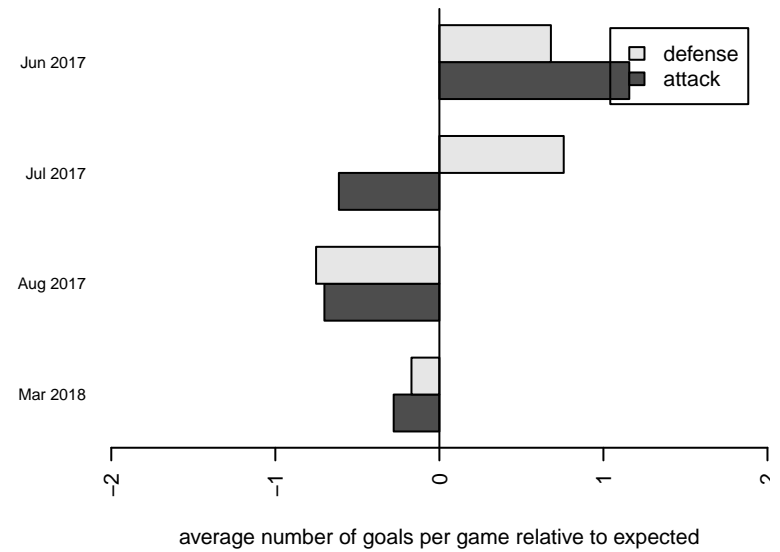

Performance relative to 13 month average