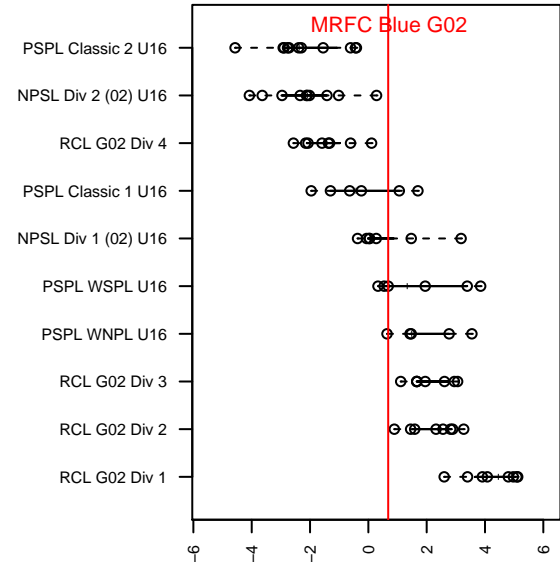

# MRFC Blue G02

Mount Rainier FC  
 Bonney Lake, WA  
 G02 total strength=1348  
 attack=7.57 defense=5.88  
 fall league = PSPL WSPL U16  
 notes= Hanbidge 2016

alt names used:  
 MRFC G02 Heather  
 MRFC G02 Heather  
 MRFC G02 Heather  
 MRFC G02 Heather  
 MRFC G02 HEATHER

Venues played:  
 2017 Skagit Firecracker Div. 2 U16  
 2017 Sounders FC Cup GU16 Gold  
 2017 Mt Hood Challenge U16 Gold  
 2017 PSPL WSPL U16  
 2017 WA Cup Silver Division

**MRFC Blue G02**  
 Dots are actual minus expected GF (blue circles) and GA (red triangles).  
 Blue line is smoothed change in attack strength. Red is smoothed change in defense strength.

**attack and defense variance (black dot)  
relative to other teams  
and top 10 in region**

**attack and defense rating  
relative to others at age  
and all opponents in last 13 months**

**Performance relative to 13 month average**