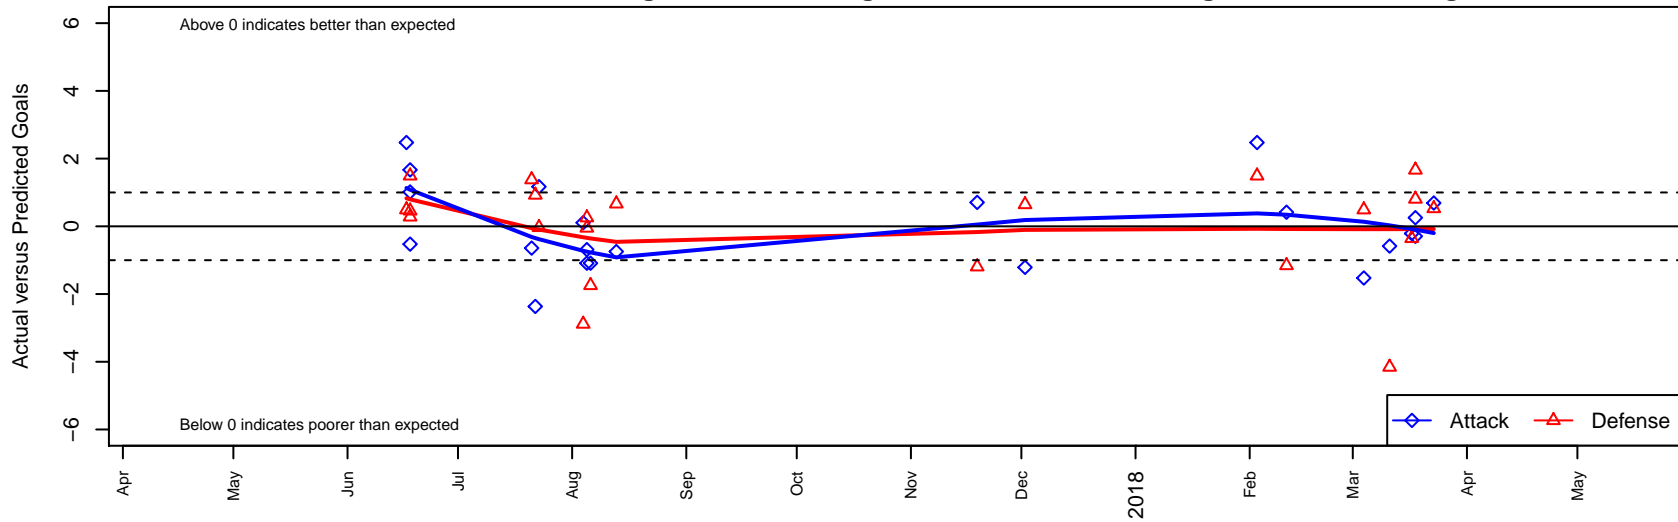

# MRFC Blue G02

Mount Rainier FC  
 Bonney Lake, WA  
 G02 total strength=1348  
 attack=7.57 defense=5.88  
 fall league = PSPL WSPL U16  
 notes= Hanbidge 2016

alt names used:  
 MRFC G02 Heather  
 MRFC G02 Heather  
 MRFC G02 Heather  
 MRFC G02 Heather  
 MRFC G02 HEATHER

Venues played:  
 2017 Skagit Firecracker Div. 2 U16  
 2017 Sounders FC Cup GU16 Gold  
 2017 Mt Hood Challenge U16 Gold  
 2017 PSPL WSPL U16  
 2017 WA Cup Silver Division

**MRFC Blue G02**  
 Dots are actual minus expected GF (blue circles) and GA (red triangles).  
 Blue line is smoothed change in attack strength. Red is smoothed change in defense strength.

**attack and defense variance (black dot)  
relative to other teams  
and top 10 in region**

**attack and defense rating  
relative to others at age  
and all opponents in last 13 months**

**Performance relative to 13 month average**