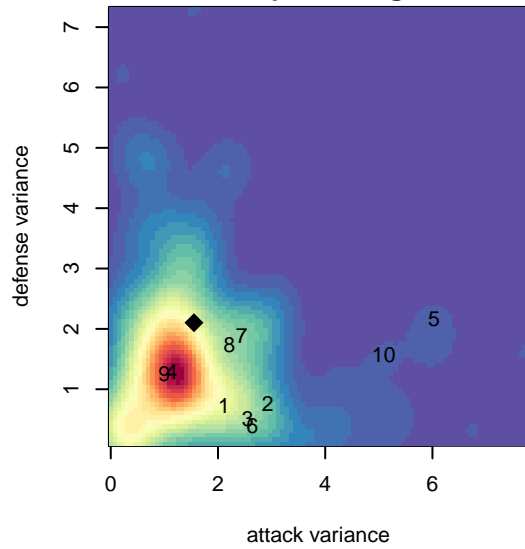

# MRFC Blue G02

Mount Rainier FC  
 Bonney Lake, WA  
 G02 total strength=1348  
 attack=7.57 defense=5.88  
 fall league = PSPL WSPL U16  
 notes= Hanbidge 2016

alt names used:  
 MRFC G02 Heather  
 MRFC G02 Heather  
 MRFC G02 Heather  
 MRFC G02 Heather  
 MRFC G02 HEATHER

Venues played:  
 2017 Skagit Firecracker Div. 2 U16  
 2017 Sounders FC Cup GU16 Gold  
 2017 Mt Hood Challenge U16 Gold  
 2017 PSPL WSPL U16  
 2017 WA Cup Silver Division

**MRFC Blue G02**  
 Dots are actual minus expected GF (blue circles) and GA (red triangles).  
 Blue line is smoothed change in attack strength. Red is smoothed change in defense strength.

**attack and defense variance (black dot)  
relative to other teams  
and top 10 in region**

**attack and defense rating  
relative to others at age  
and all opponents in last 13 months**

**Performance relative to 13 month average**